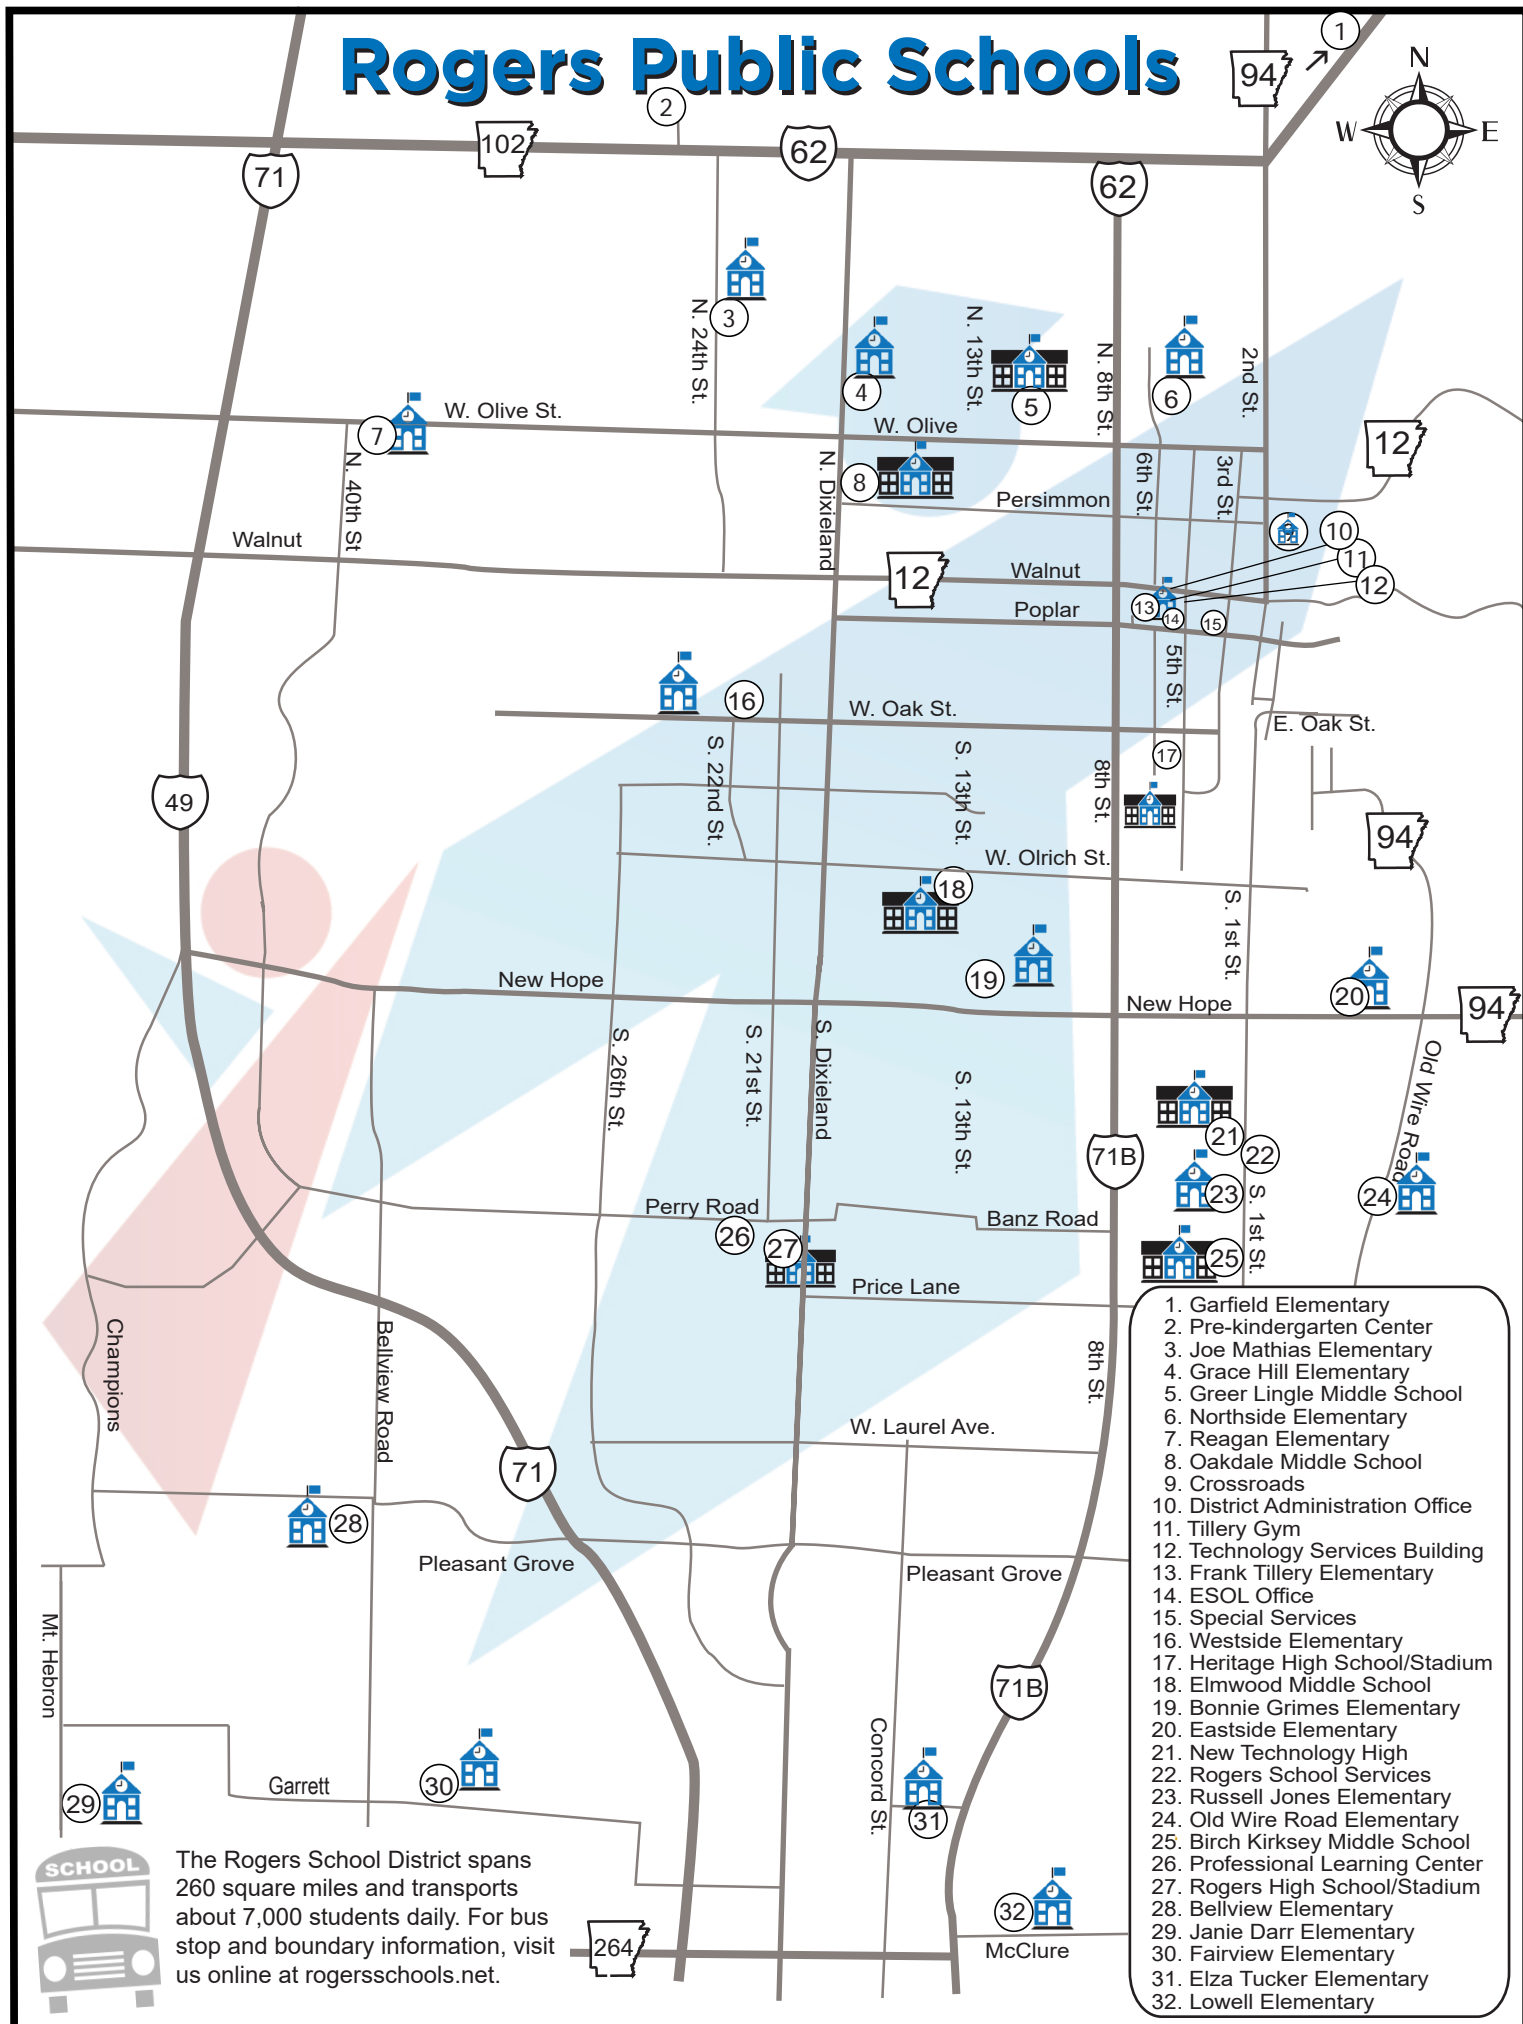

# Rogers Public Schools

1. Garfield Elementary
2. Pre-kindergarten Center
3. Joe Mathias Elementary
4. Grace Hill Elementary
5. Greer Lingle Middle School
6. Northside Elementary
7. Reagan Elementary
8. Oakdale Middle School
9. Crossroads
10. District Administration Office
11. Tillery Gym
12. Technology Services Building
13. Frank Tillery Elementary
14. ESOL Office
15. Special Services
16. Westside Elementary
17. Heritage High School/Stadium
18. Elmwood Middle School
19. Bonnie Grimes Elementary
20. Eastside Elementary
21. New Technology High
22. Rogers School Services
23. Russell Jones Elementary
24. Old Wire Road Elementary
25. Birch Kirksey Middle School
26. Professional Learning Center
27. Rogers High School/Stadium
28. Bellview Elementary
29. Janie Darr Elementary
30. Fairview Elementary
31. Elza Tucker Elementary
32. Lowell Elementary

The Rogers School District spans 260 square miles and transports about 7,000 students daily. For bus stop and boundary information, visit us online at [rogersschools.net](http://rogersschools.net).